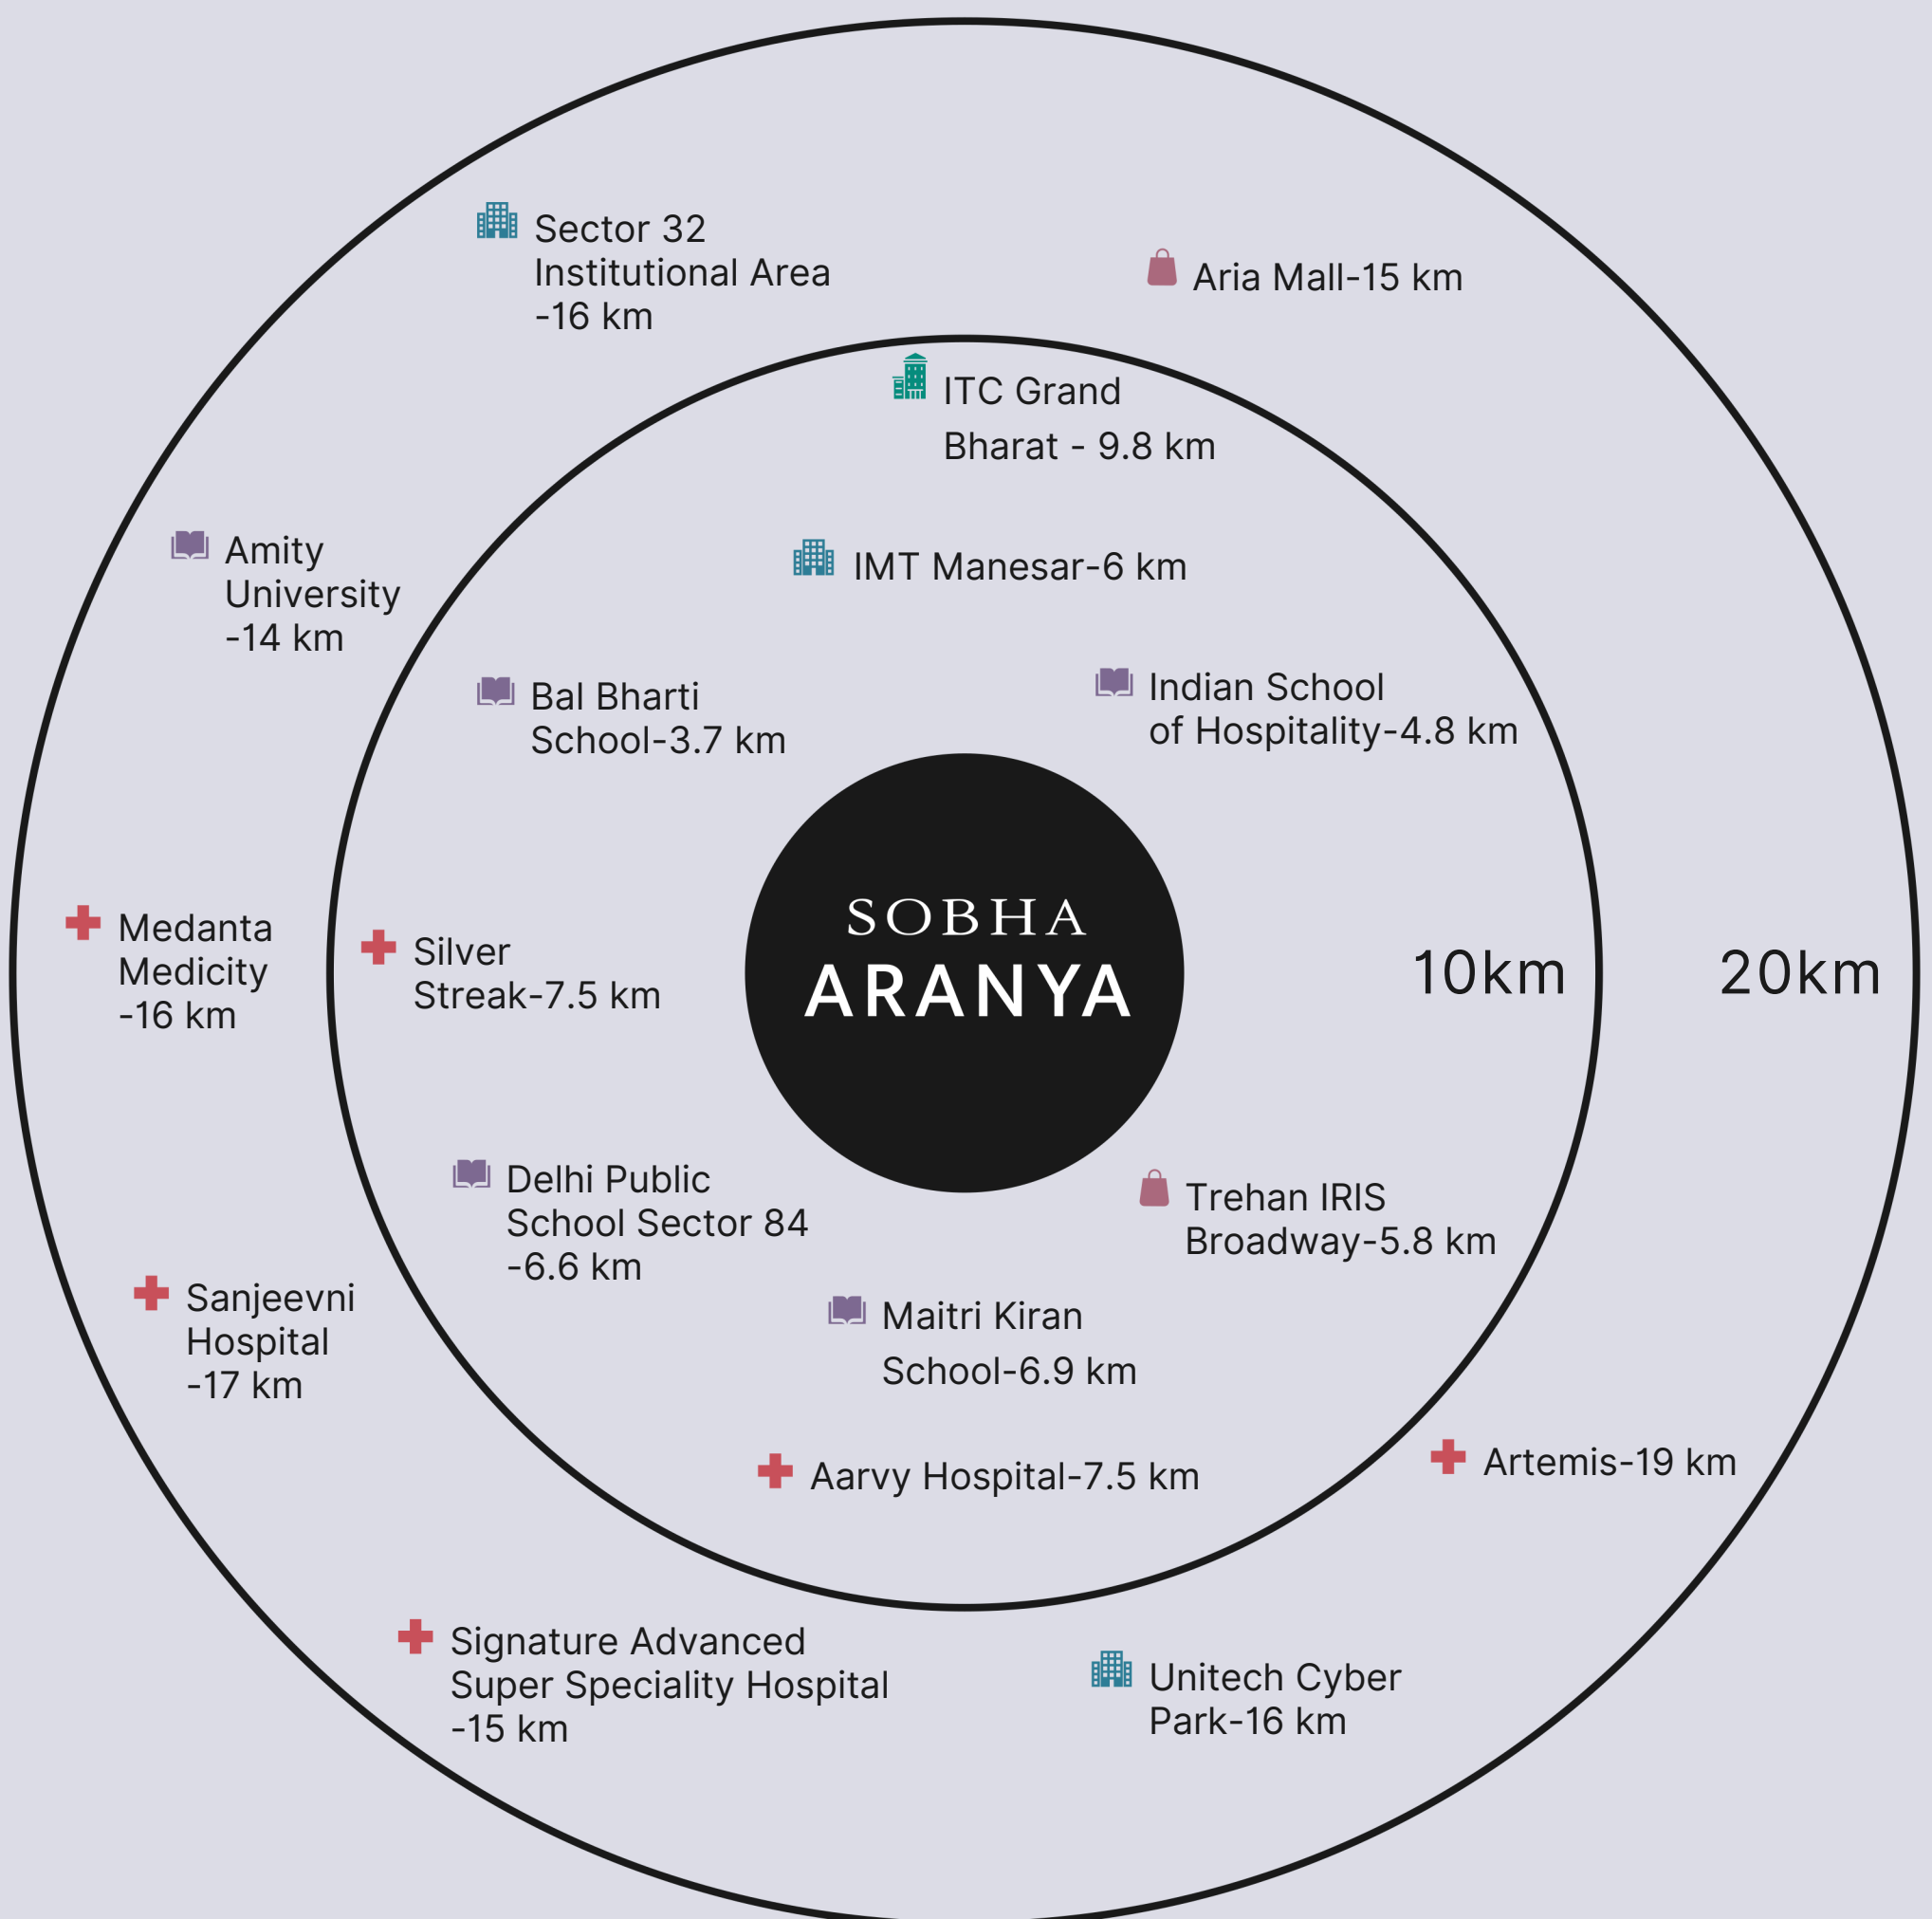

# WELCOME TO GREEN SUBURBIA

SOBHA Aranya is located in Sector 80, Gurugram, as a gateway to both current and future developments in the Delhi NCR region. The proximity to the Dwarka Expressway has reduced commute time to Delhi and the IGI Airport via a signal-free drive.

# THE EASE OF CONVENIENCE

Life is seamless when all conveniences are in the vicinity. SOBHA Aranya is in proximity to reputed schools, hospitals, industrial and commercial hubs, shopping malls and key locales in the city.

\*Represents distance only. Actual directions may vary.