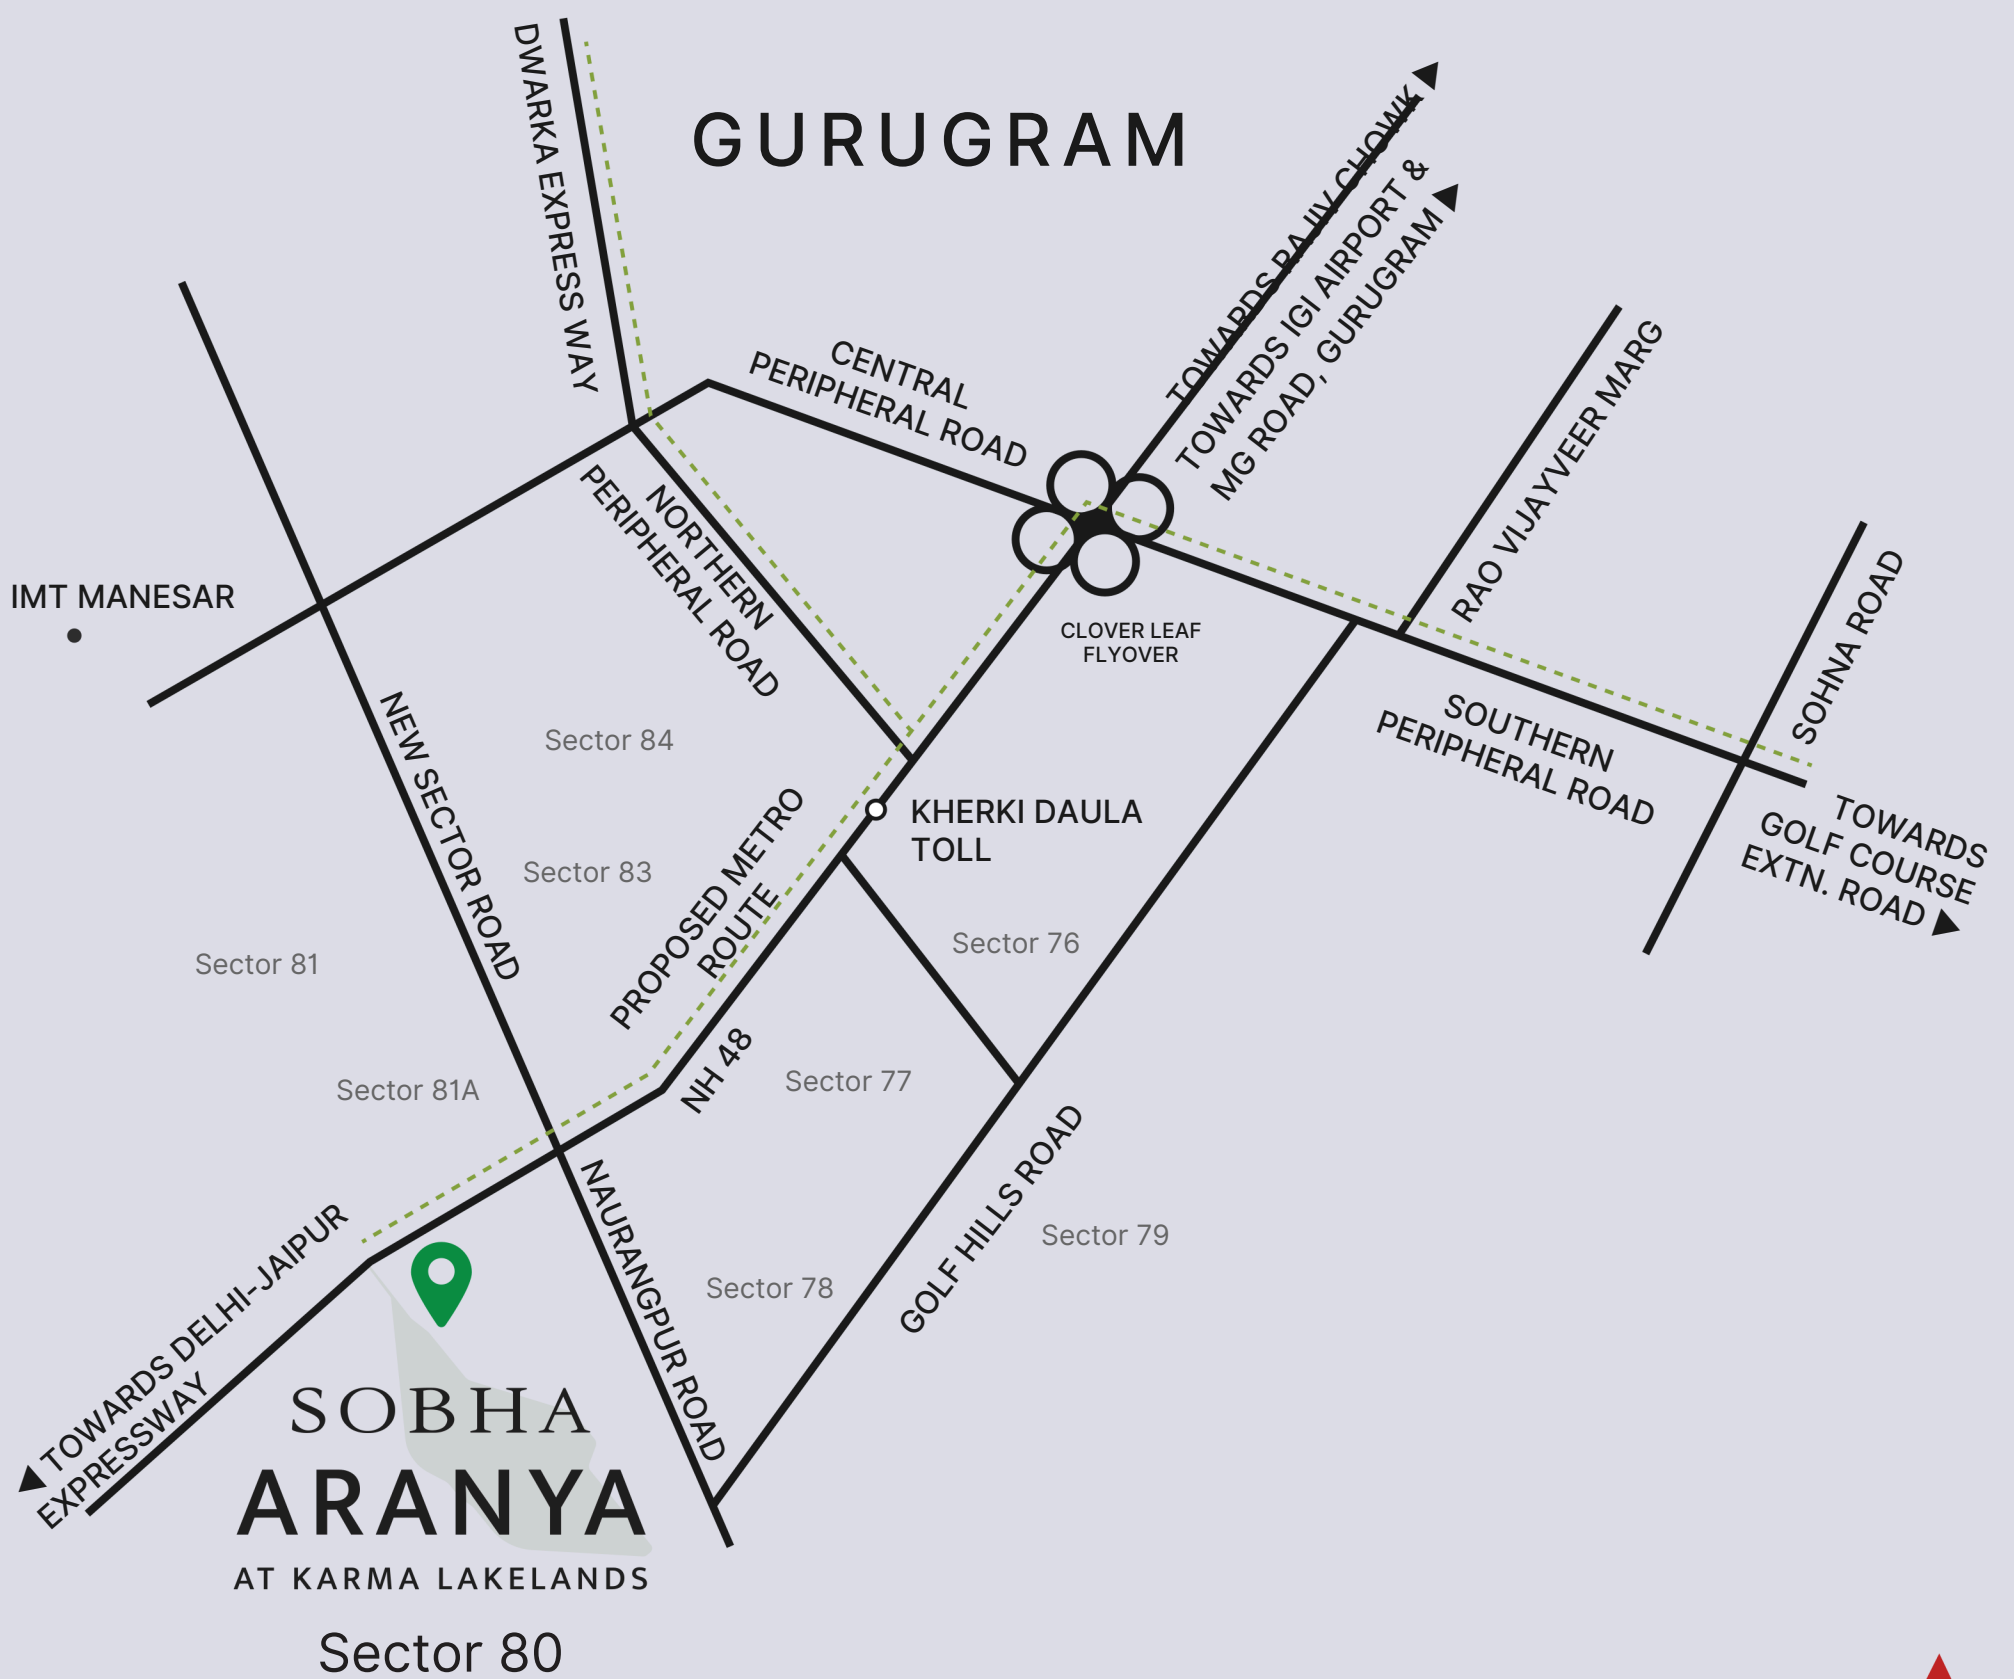

# WELCOME TO GREEN SUBURBIA

SOBHA Aranya is located in Sector 80, Gurugram, as a gateway to both current and future developments in the Delhi NCR region. The proximity to the Dwarka Expressway has reduced commute time to Delhi and the IGI Airport via a signal-free drive.

# THE EASE OF CONVENIENCE

Life is seamless when all conveniences are in the vicinity. SOBHA Aranya is in proximity to reputed schools, hospitals, industrial and commercial hubs, shopping malls and key locales in the city.

\*Represents distance only. Actual directions may vary.